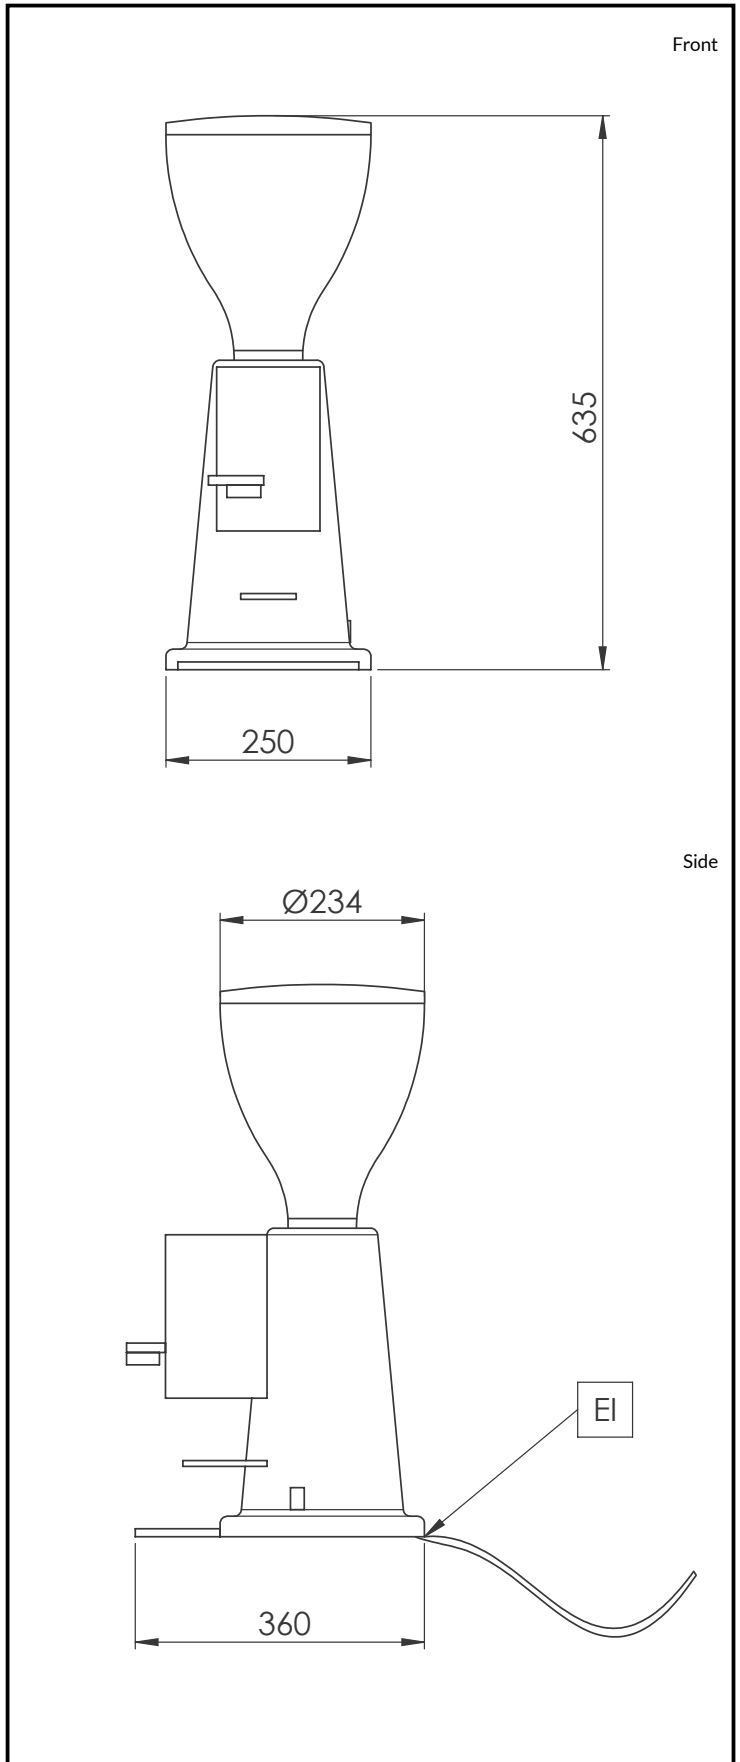

## Doser coffee grinder, flat burrs 75mm

**Ref: 602544**  
**(GRND700)**

Doser Coffee Grinder, flat, 75mm

GRND700

UNIC

### External dimensions,

Width: 250 mm

### External dimensions,

Depth: 360 mm

### External dimensions,

Height: 635 mm

Net weight: 15.5 kg

Shipping weight: 18 kg

Shipping height: 880 mm

Shipping width: 440 mm

Shipping depth: 510 mm

Shipping volume: 0.2 m<sup>3</sup>